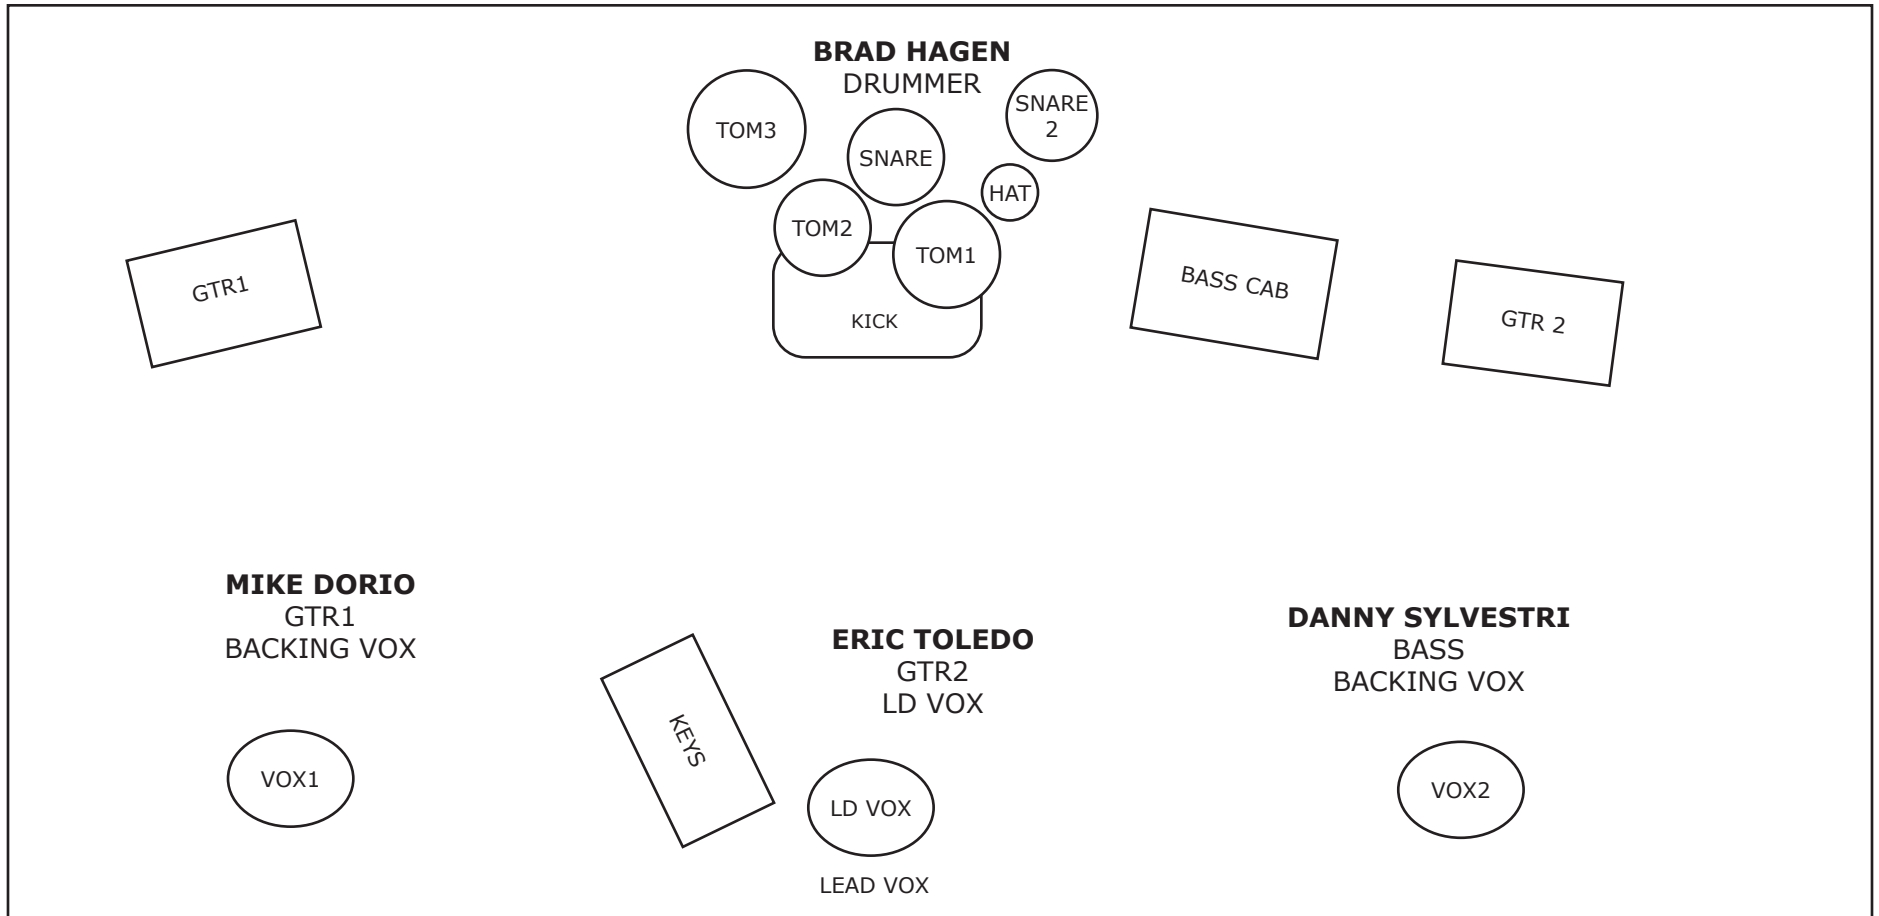

# TRANCES ARC STAGE PLOT

## INPUT LIST:

- |        |                  |                   |
|--------|------------------|-------------------|
| 1.KICK | 8. BASS (DI OUT) | 11. LD VOX        |
| 2.SN   | 9. GTR1          | 12. VOX1          |
| 3.SN2  | 10. GTR2         | 13. VOX2          |
| 4.HAT  |                  |                   |
| 5.TOM1 |                  | 14. KEYS (DI OUT) |
| 6.TOM2 |                  |                   |
| 7.TOM3 |                  |                   |

## MONITORS:

DRUMER: LOTS OF KICK AND SN, SOME BASS & LD GTR  
BASS: VOX2, GTR2, GTR1  
GTR1: VOX1, GTR1, GTR2  
LD VOX: LOTS OF LDVOX, KEYS